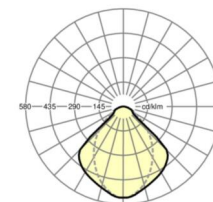

LIGHTING TECHNOLOGY

Placement	LED, Colour rendering/Light colour CRI ≥ 80 / 4000K
Colour tolerance (MacAdam)	3SDCM
Photobiological safety (Luminaire)	RG1
Nominal luminous flux	9719lm
LED service life	50000h L80/B10 (Tq 25°C)
Luminaire luminous efficiency	128lm/W
Beam angle	95°
UGR lat./long.	19.5 / 19.8

MECHANICS

Housing colour	traffic white RAL 9016
Dimensions (LxWxH/DxH)	1548mm x 312mm x 90mm
Weight (net)	15.22kg
Cable entry KE (X/Y)	0mm/0mm
Type of installation	Ceiling-mounted single installation, Ceiling-mounted trunking installation, Pendant individual mounting, Pendant light strip mounting, Pendulum mounting rail assembly on chain
Rotating mounting bracket	38° max. transverse axis / mounting with accessories bracket, chain and transverse axis / mounting with accessories on the support rail 45° max.

DEEP-LINK

<https://www.regiolux.de/en/article/68120024100>

Reference	LED 9700lm 840
ηLB	100 %
Φ ↓/↑	100 % / 0 %
UGR lat./long.	19.5 / 19.8

Dimensions

L	1548 mm	Length
B	312 mm	Width
H	90 mm	Height
A1	1300 mm	Mounting distance single mounting
A3	248 mm	Mounting distance between luminaires in a light run arrangement
X	0 mm	Distance cable infeed to the center of the luminaire on the X-axis
Y	0 mm	Distance cable infeed to the center of the luminaire on the Y-axis