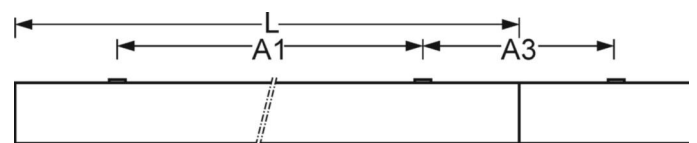

Sports hall luminaires - White louvre - direct wide distribution

Sheet steel housing Housing colour traffic white RAL 9016; Light distribution direct wide distribution by means of White louvre of sheet steel, with stable, smooth cross blades; painted white similar to RAL 9016; with V reflector, can be folded down on one side; ball impact resistant. Louvre fastening is via ball impact resistant catches that can only be opened with tools; fitted with 1x Regiolux LED unit, neutral white light colour (840) with very good colour consistency and high Ra>80 colour rendering, UGR (4H/8H) 19.8. Electrical connection via 3-pole connection terminal with plug-in contacts.; With changeover converter for emergency lighting operation on request. The accessories for pendant mounting must be ordered separately. For electrical connection to the SDT rail, SDGU BAM/ THLA universal mounting gear tray must be ordered separately.

MECHANICS

Housing colour	traffic white RAL 9016
Dimensions (LxWxH/DxH)	1548mm x 312mm x 90mm
Weight (net)	15.22kg
Cable entry KE (X/Y)	0mm/0mm
Type of installation	Ceiling-mounted single installation, Ceiling-mounted trunking installation, Pendant individual mounting, Pendant light strip mounting, Pendulum mounting rail assembly on chain
Rotating mounting bracket	38° max. transverse axis / mounting with accessories bracket, chain and transverse axis / mounting with accessories on the support rail 45° max.

DEEP-LINK

<https://www.regiolux.de/en/article/68120024100>

Reference	LED 9700lm 840
ηLB	100 %
Φ ↓/↑	100 % / 0 %
UGR lat./long.	19.5 / 19.8

Dimensions

L	1548 mm	Length
B	312 mm	Width
H	90 mm	Height
A1	1300 mm	Mounting distance single mounting
A3	248 mm	Mounting distance between luminaires in a light run arrangement
X	0 mm	Distance cable infeed to the center of the luminaire on the X-axis
Y	0 mm	Distance cable infeed to the center of the luminaire on the Y-axis