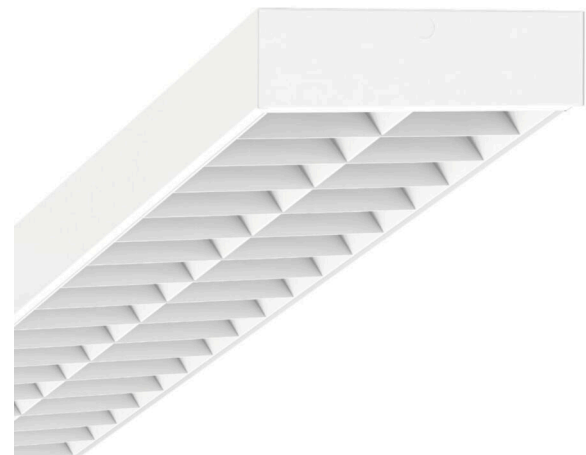

Sports hall luminaires - White louvre - direct wide distribution

Sheet steel housing Housing colour traffic white RAL 9016; Light distribution direct wide distribution by means of White louvre of sheet steel, with stable, smooth cross blades; painted white similar to RAL 9016; with V reflector, can be folded down on one side; ball impact resistant. Louvre fastening is via ball impact resistant catches that can only be opened with tools; fitted with 1x Regiolux LED unit, neutral white light colour (840) with very good colour consistency and high Ra>80 colour rendering, UGR (4H/8H) 19.8. Electrical connection via 3-pole connection terminal with plug-in contacts.; With changeover converter for emergency lighting operation on request. The accessories for pendant mounting must be ordered separately. For electrical connection to the SDT rail, SDGU BAM/ THLA universal mounting gear tray must be ordered separately.

MECHANICS

Housing colour	traffic white RAL 9016
Dimensions (LxWxH/DxH)	1548mm x 312mm x 90mm
Weight (net)	15.22kg
Cable entry KE (X/Y)	0mm/0mm
Type of installation	Ceiling-mounted single installation, Ceiling-mounted trunking installation, Pendant individual mounting, Pendant light strip mounting, Pendulum mounting rail assembly on chain
Rotating mounting bracket	38° max. transverse axis / mounting with accessories bracket, chain and transverse axis / mounting with accessories on the support rail 45° max.

DEEP-LINK

<https://www.regiolux.de/en/article/68120024100>

Reference	LED 9700lm 840
ηLB	100 %
Φ ↓/↑	100 % / 0 %
UGR lat./long.	19.5 / 19.8

Dimensions

L	1548 mm	Length
B	312 mm	Width
H	90 mm	Height
A1	1300 mm	Mounting distance single mounting
A3	248 mm	Mounting distance between luminaires in a light run arrangement
X	0 mm	Distance cable infeed to the center of the luminaire on the X-axis
Y	0 mm	Distance cable infeed to the center of the luminaire on the Y-axis