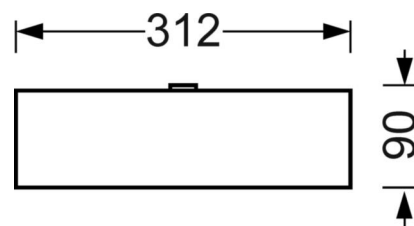

LIGHTING TECHNOLOGY

Placement	LED, Colour rendering/Light colour CRI ≥ 80 / 4000K
Colour tolerance (MacAdam)	3SDCM
Photobiological safety (Luminaire)	RG1
Nominal luminous flux	9719lm
LED service life	50000h L80/B10 (Tq 25°C)
Luminaire luminous efficiency	128lm/W
Beam angle	95°
UGR lat./long.	19.5 / 19.8

MECHANICS

Housing colour	traffic white RAL 9016
Dimensions (LxWxH/DxH)	1548mm x 312mm x 90mm
Weight (net)	15.22kg
Cable entry KE (X/Y)	0mm/0mm
Type of installation	Ceiling-mounted single installation, Ceiling-mounted trunking installation, Pendant individual mounting, Pendant light strip mounting, Pendulum mounting rail assembly on chain
Rotating mounting bracket	38° max. transverse axis / mounting with accessories bracket, chain and transverse axis / mounting with accessories on the support rail 45° max.

DEEP-LINK

<https://www.regiolux.de/en/article/68120024100>

Reference	LED 9700lm 840
ηLB	100 %
Φ ↓/↑	100 % / 0 %
UGR lat./long.	19.5 / 19.8

Dimensions

L	1548 mm	Length
B	312 mm	Width
H	90 mm	Height
A1	1300 mm	Mounting distance single mounting
A3	248 mm	Mounting distance between luminaires in a light run arrangement
X	0 mm	Distance cable infeed to the center of the luminaire on the X-axis
Y	0 mm	Distance cable infeed to the center of the luminaire on the Y-axis